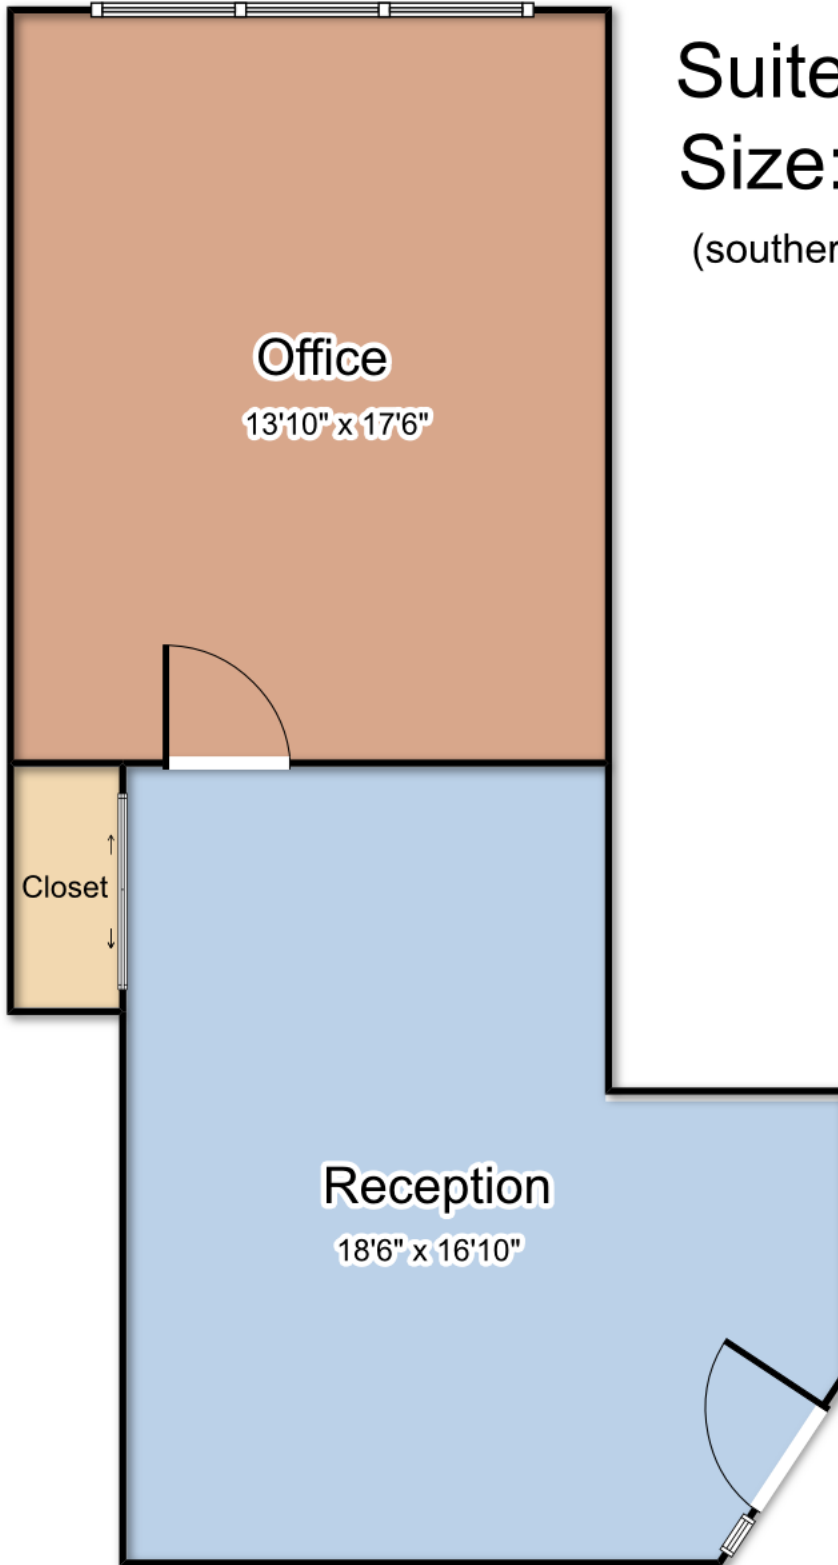

Southwest Business Center

4500 S Lakeshore Dr, Tempe AZ 85282

Suite 485

Size: 616 sq/ft

(southern exposure)

Office

13'10" x 17'6"

Closet

Reception

18'6" x 16'10"

Pinnacle Property Management

480-345-2828

0ft 2ft 4ft 6ft 8ft