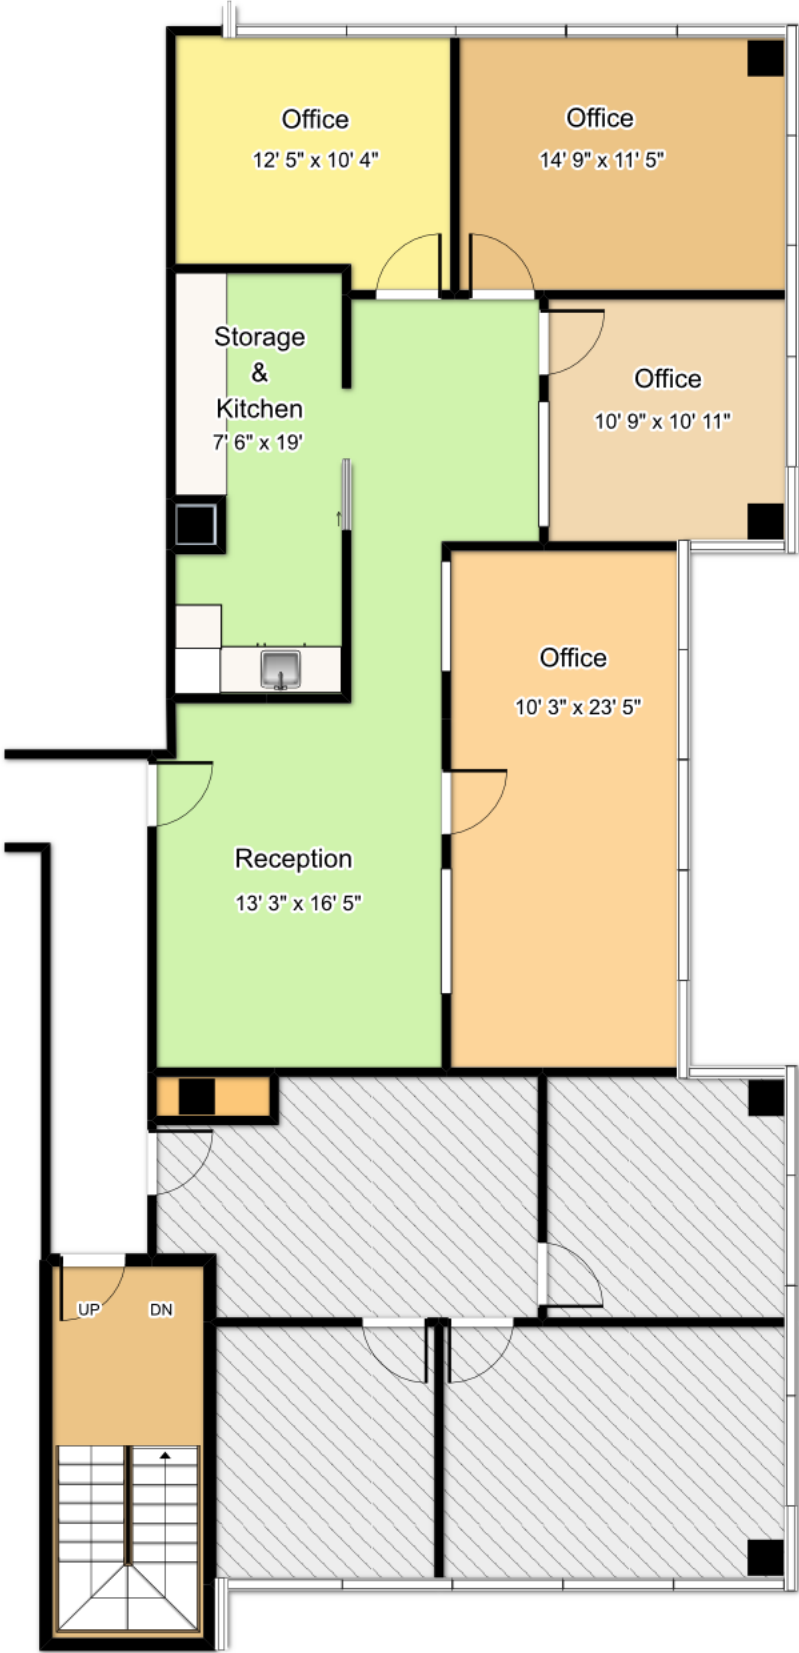

Southwest Business Center

4500 S Lakeshore Dr, Tempe Arizona 85282

Suite 473

Size: 1,434 RSF

Pinnacle Property Management
480-345-2828

0ft 5ft 10ft 15ft