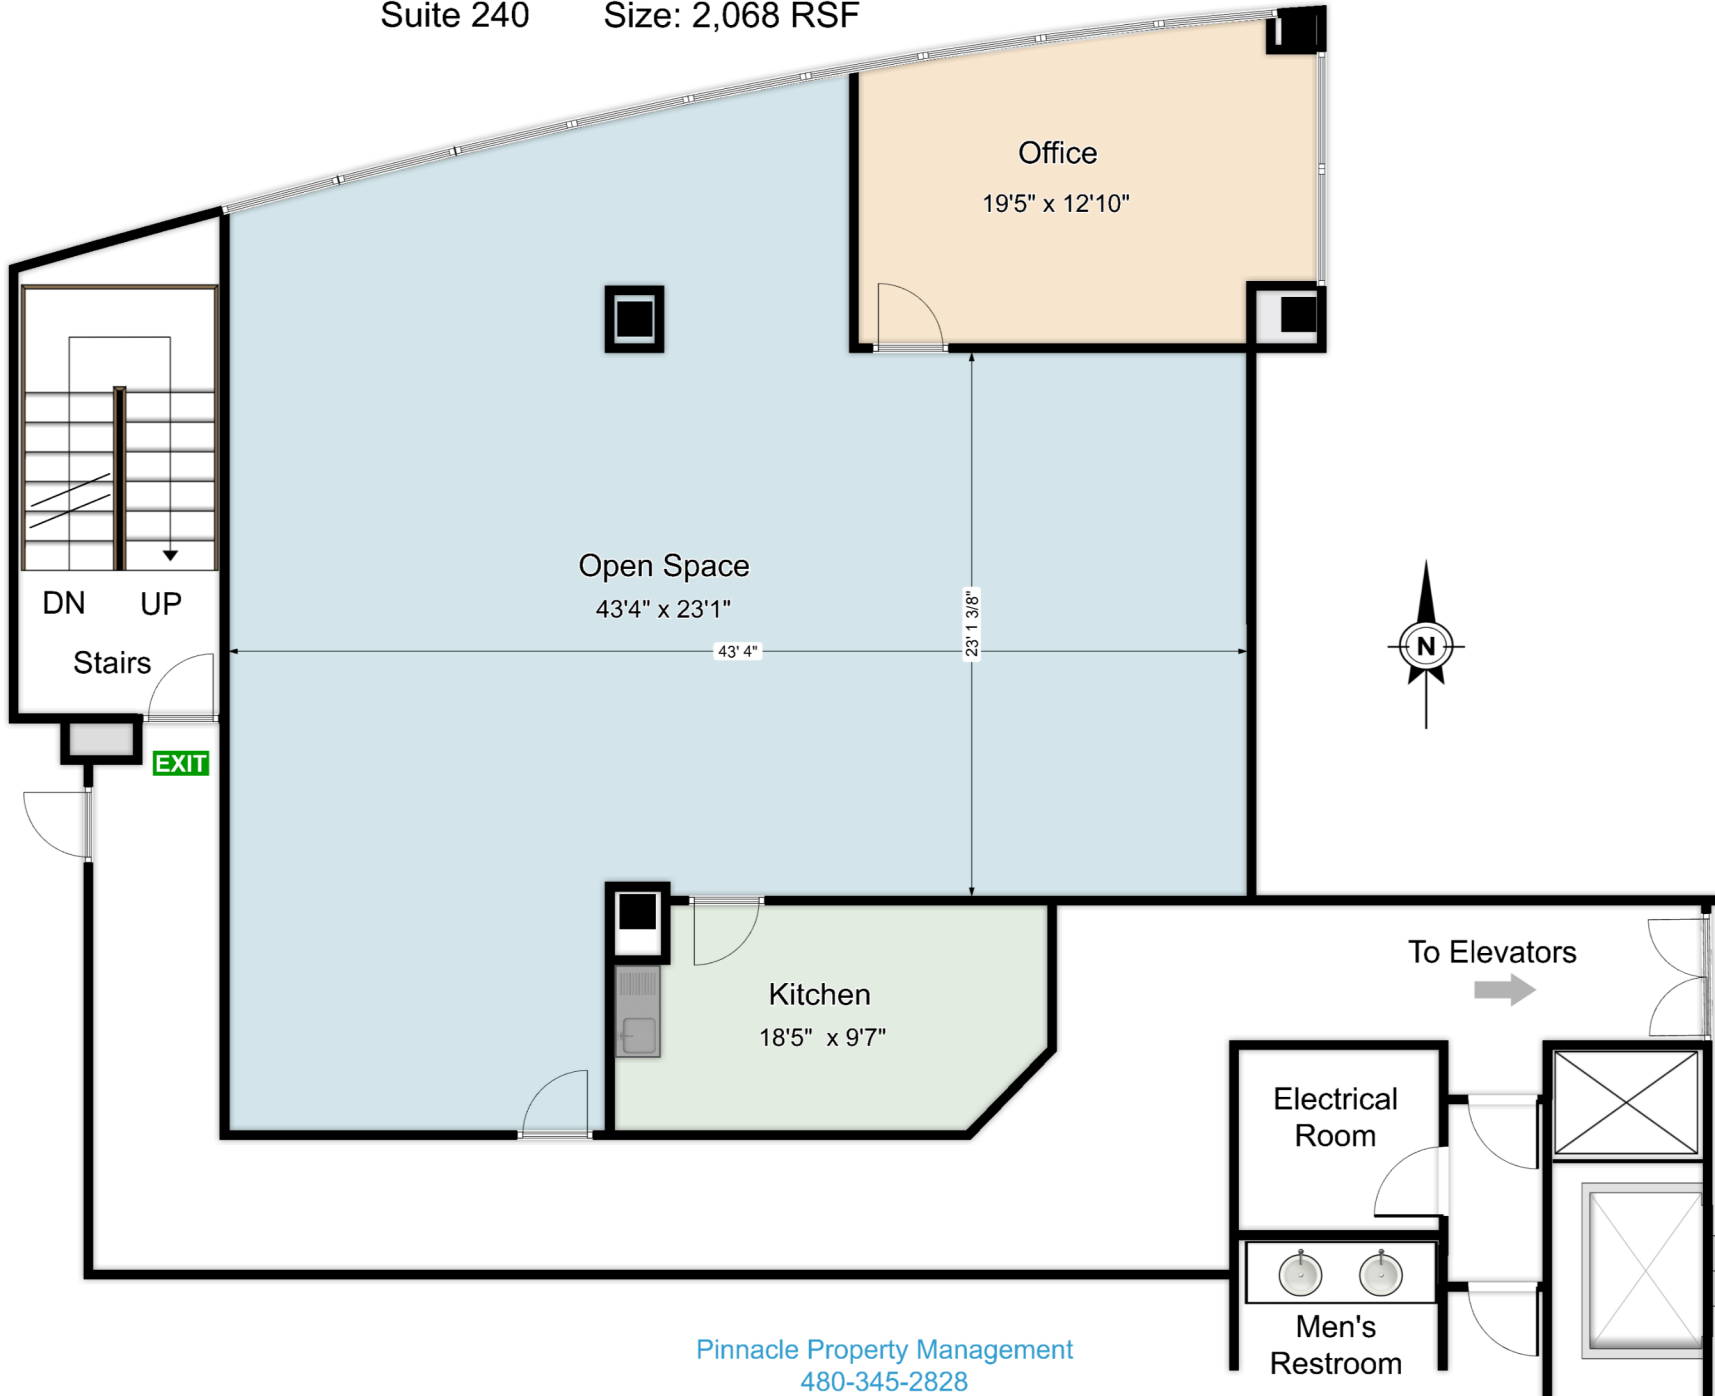

Southwest Business Center

4500 S Lakeshore Dr, Tempe AZ 85282

Suite 240

Size: 2,068 RSF

Pinnacle Property Management
480-345-2828