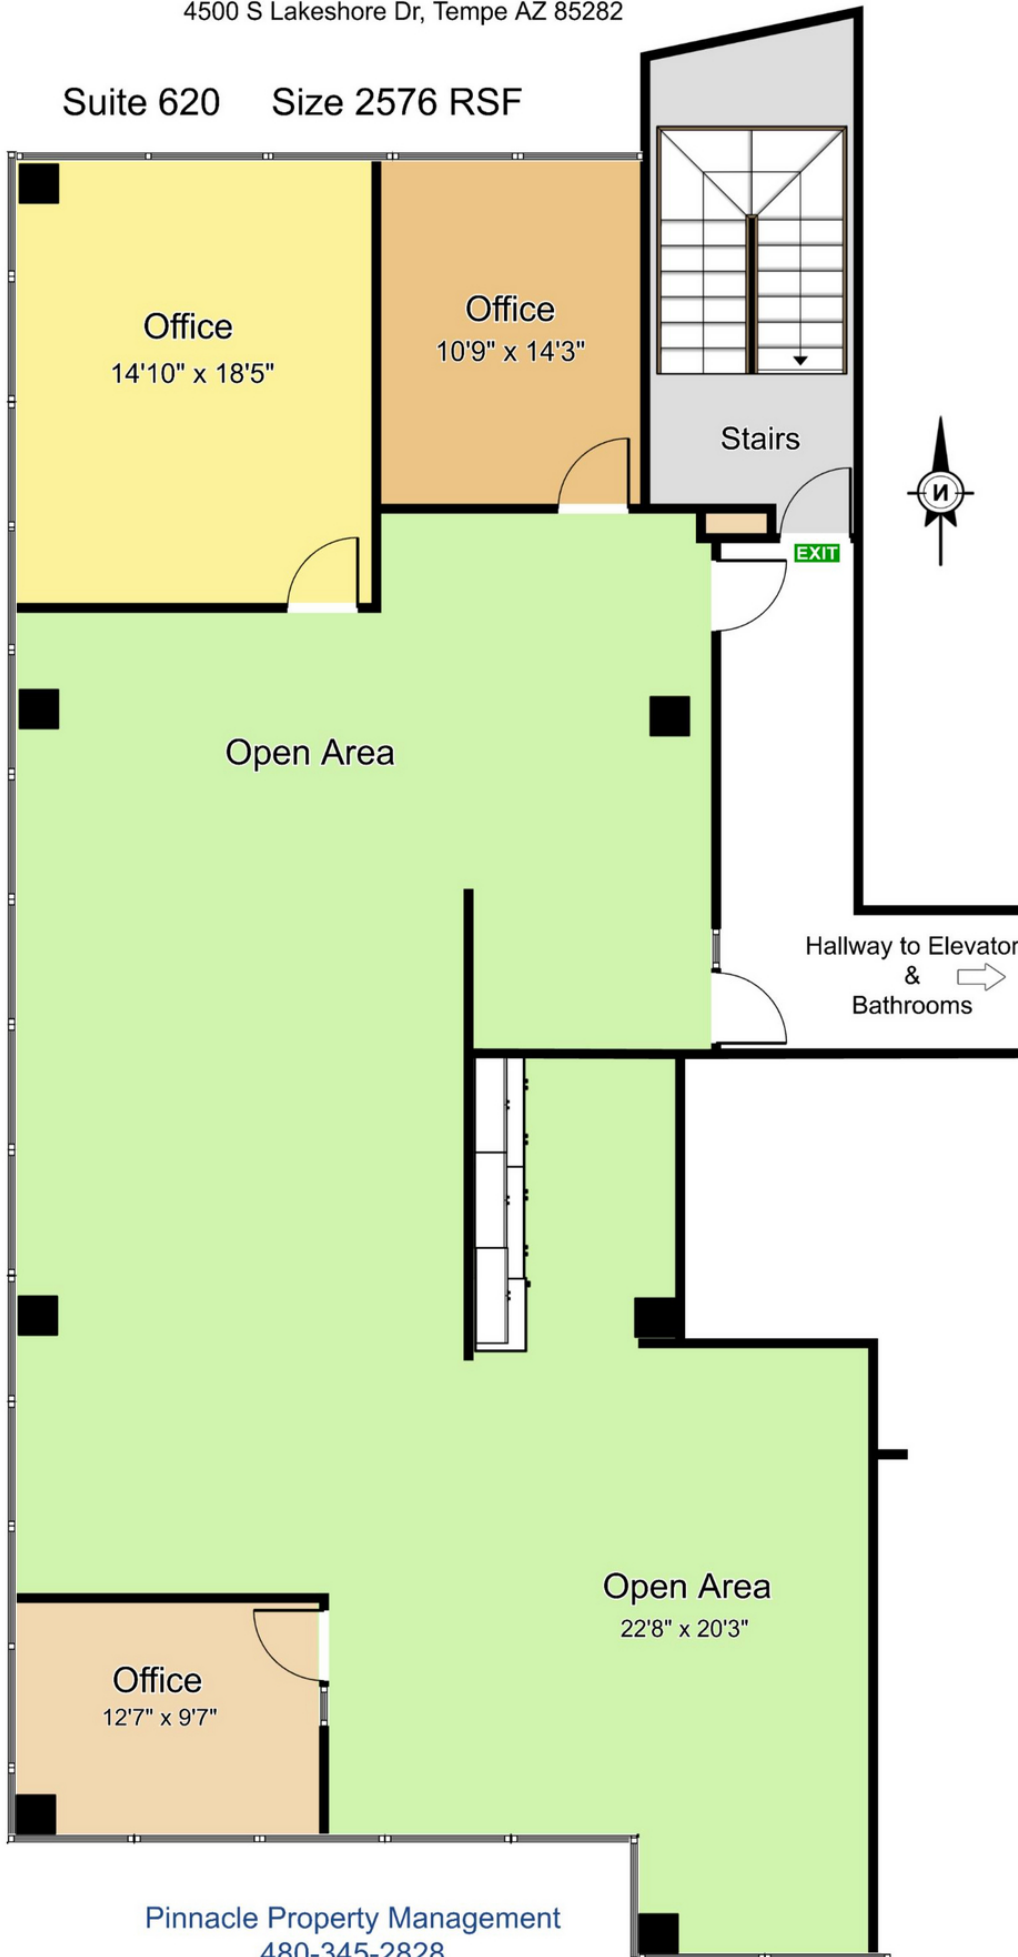

Southwest Business Center

4500 S Lakeshore Dr, Tempe AZ 85282

Suite 620 Size 2576 RSF

Pinnacle Property Management
480-345-2828