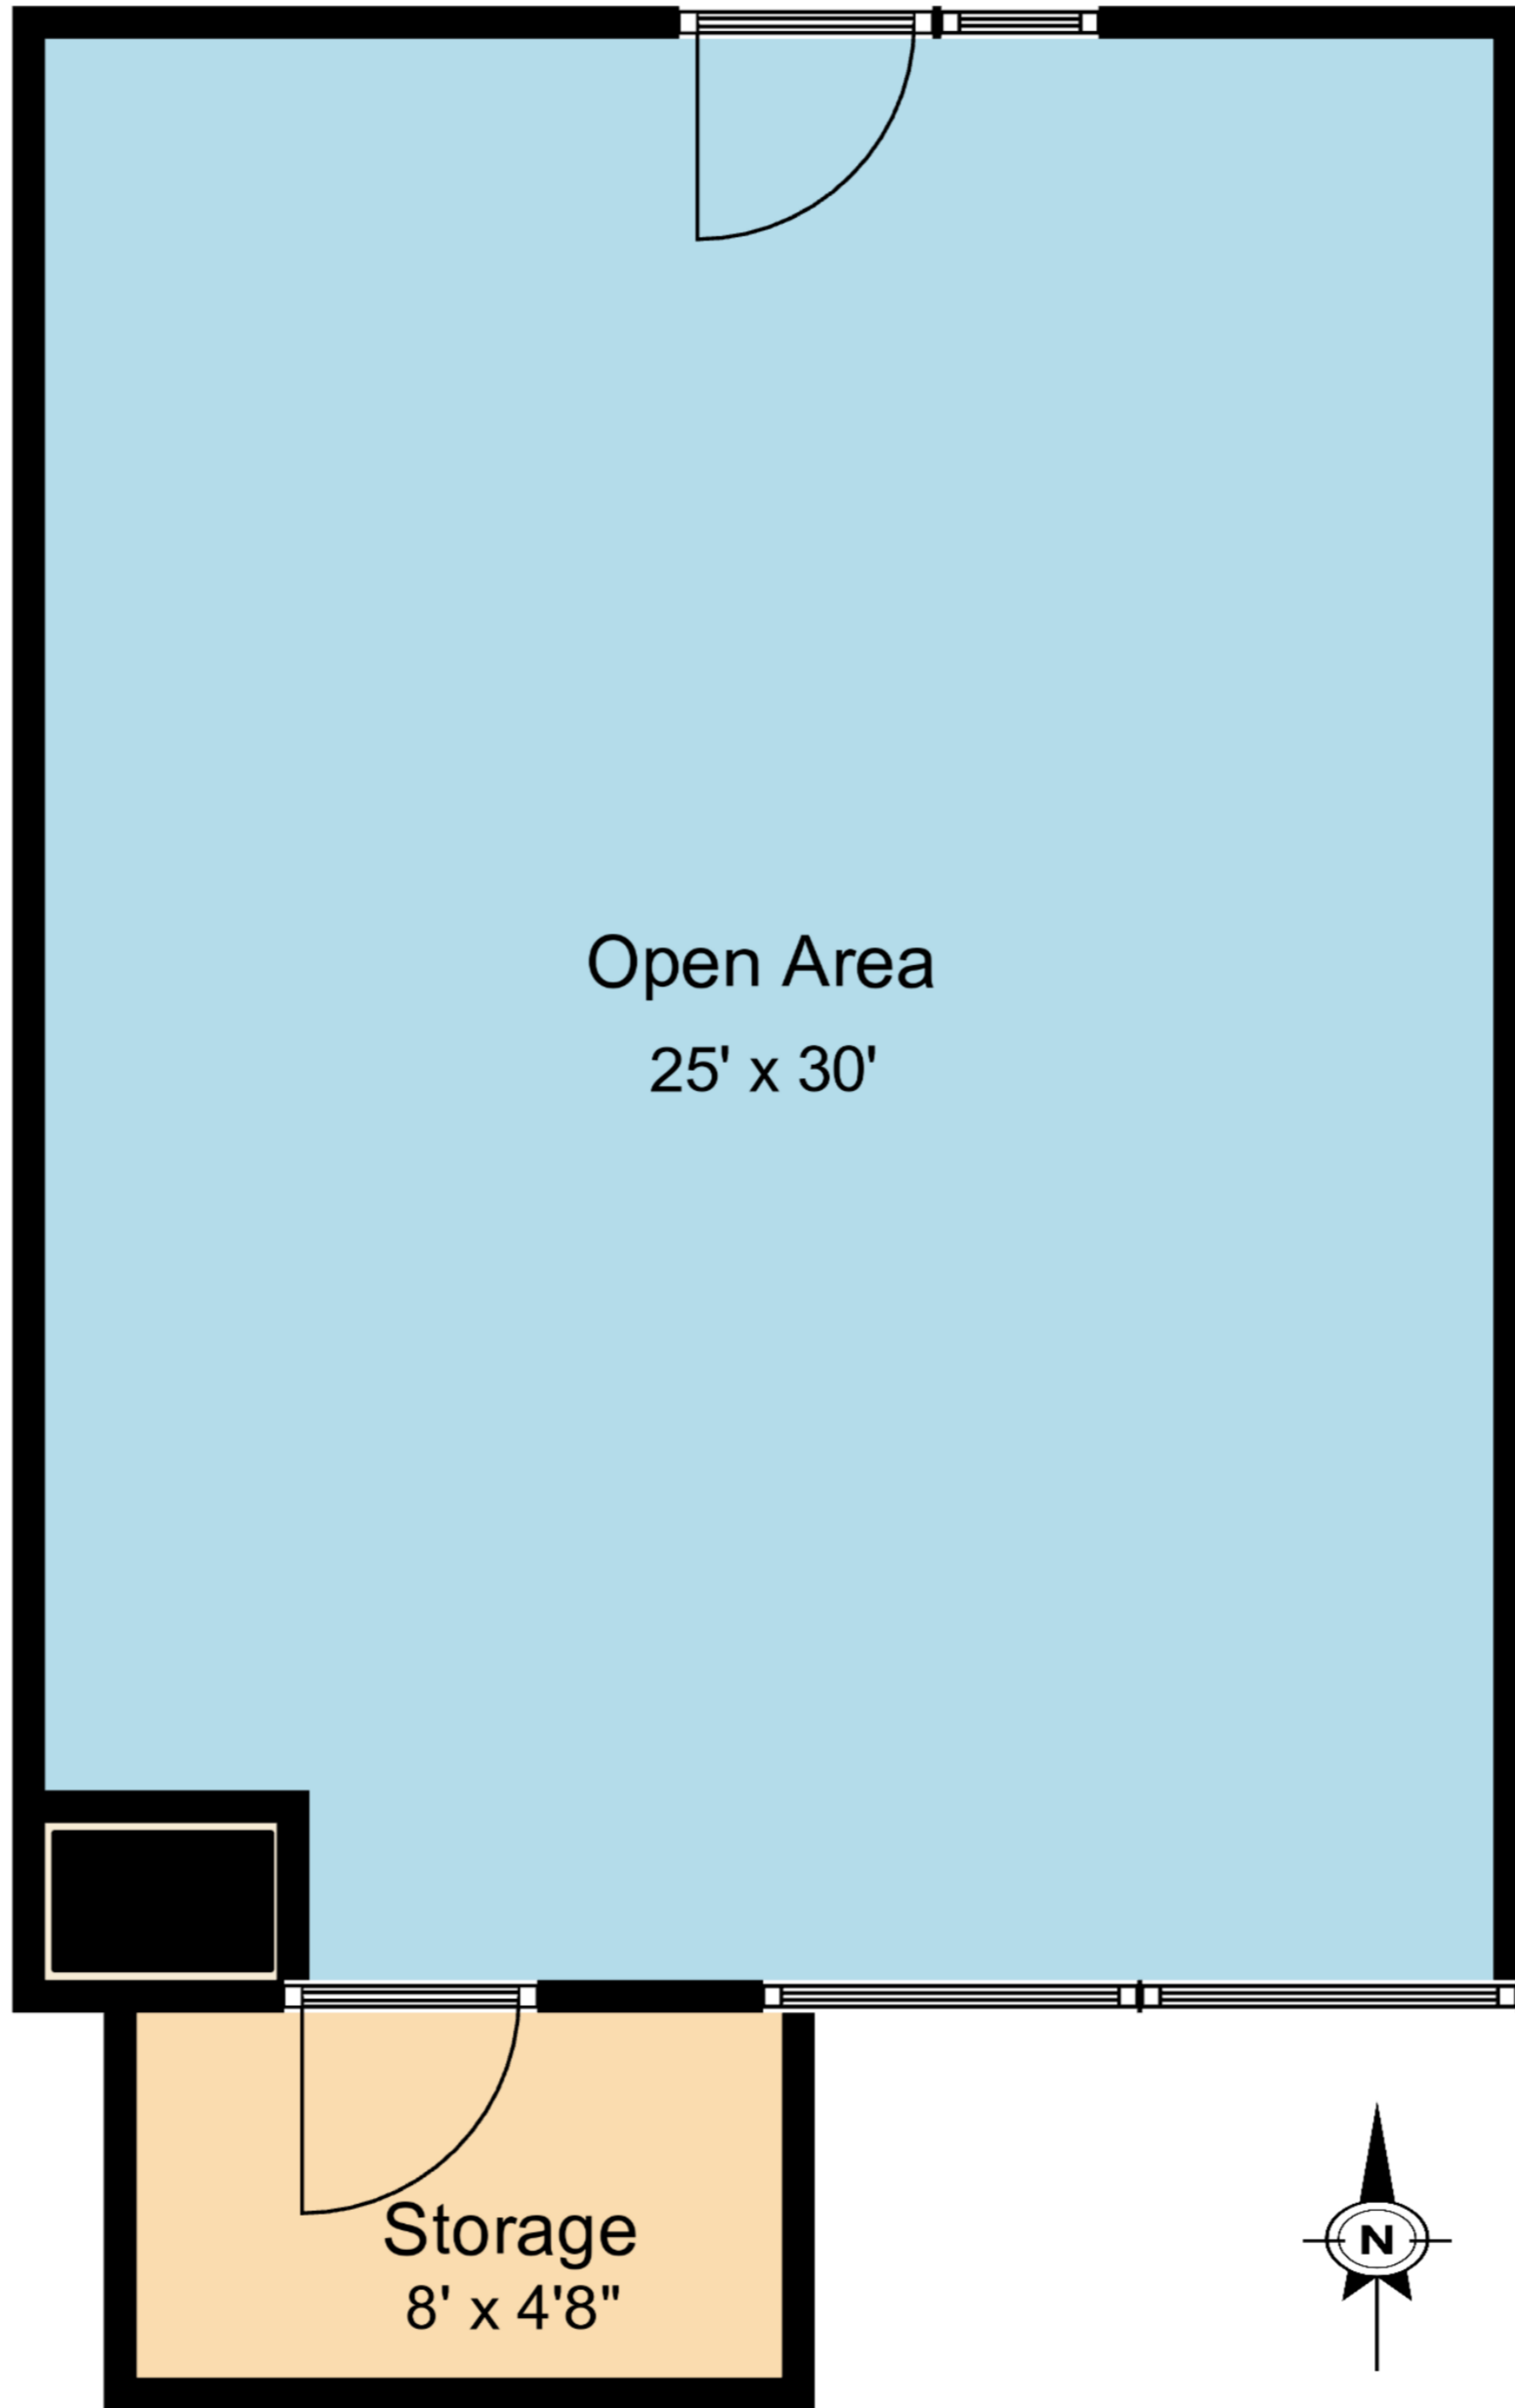

Southwest Business Center

4500 S Lakeshore Dr, Tempe, AZ 85282

Suite 490 Size: 500 RSF

Pinnacle Property Management
480-345-2828