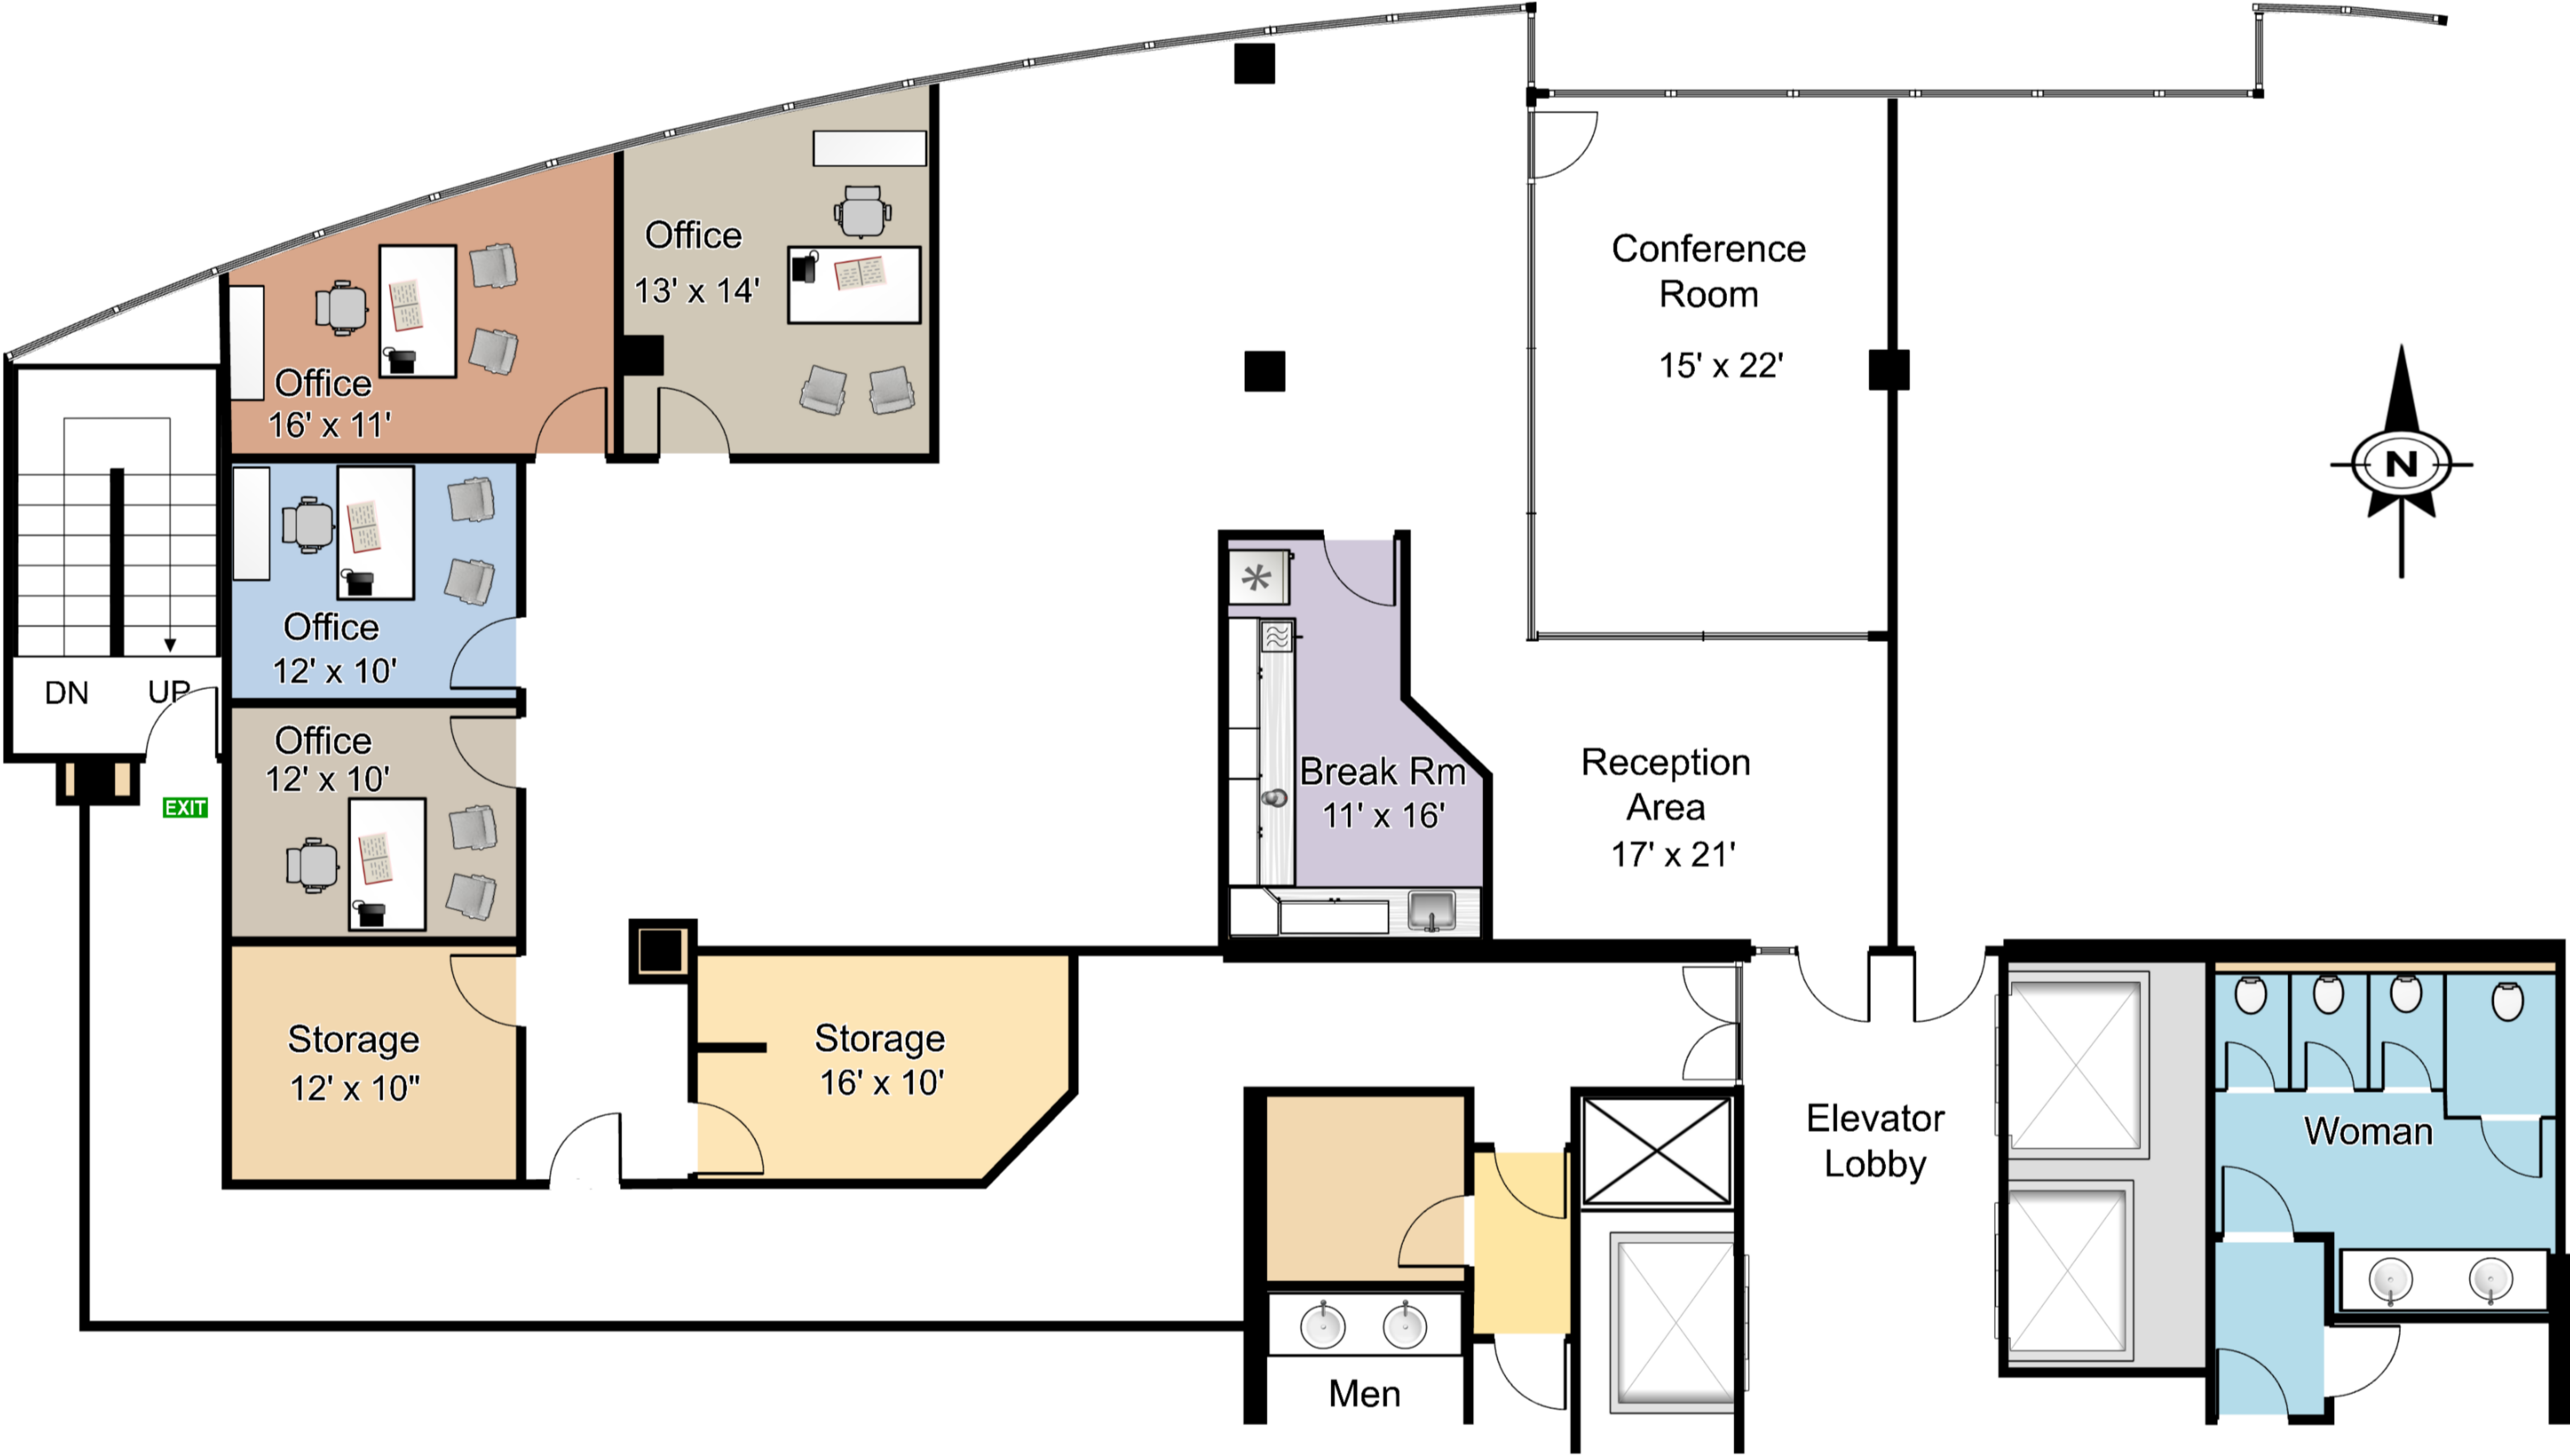

Southwest Business Center

4500 S Lakeshore Dr, Tempe AZ 85282

Suite 440

Size: 3,111 sq ft

Pinnacle Property Management
480-345-2828