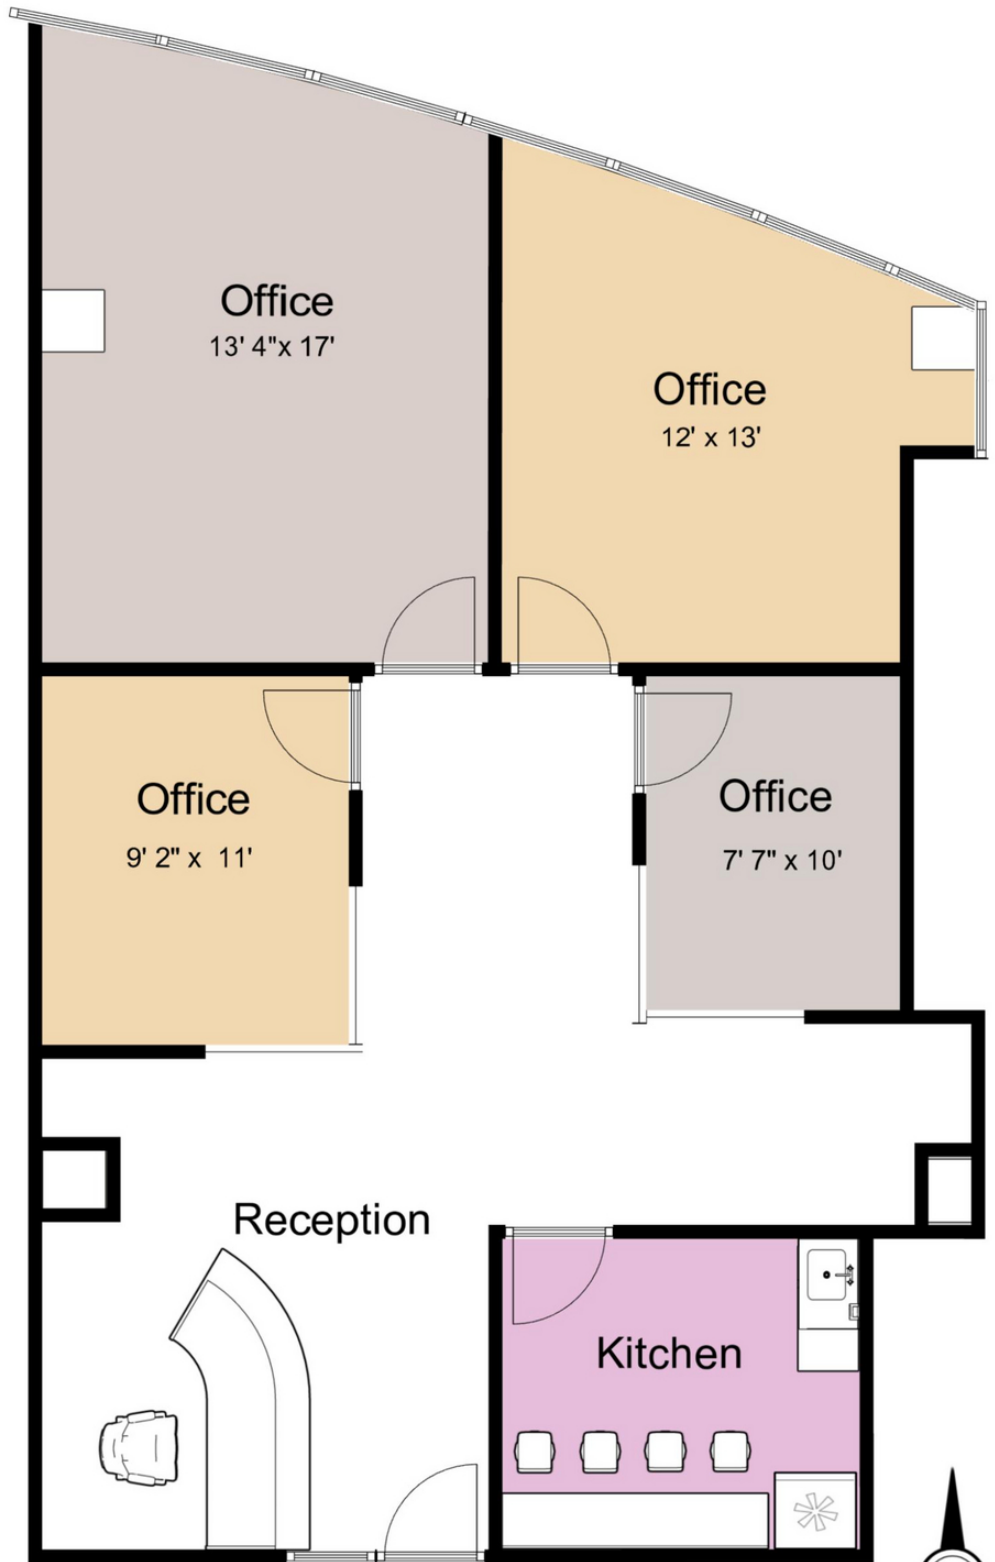

# Southwest Business Center

4500 S Lakeshore Dr, Tempe AZ 85282

Suite 265    Size: 1,340 RSF

Pinnacle Property Management  
480-345-2828