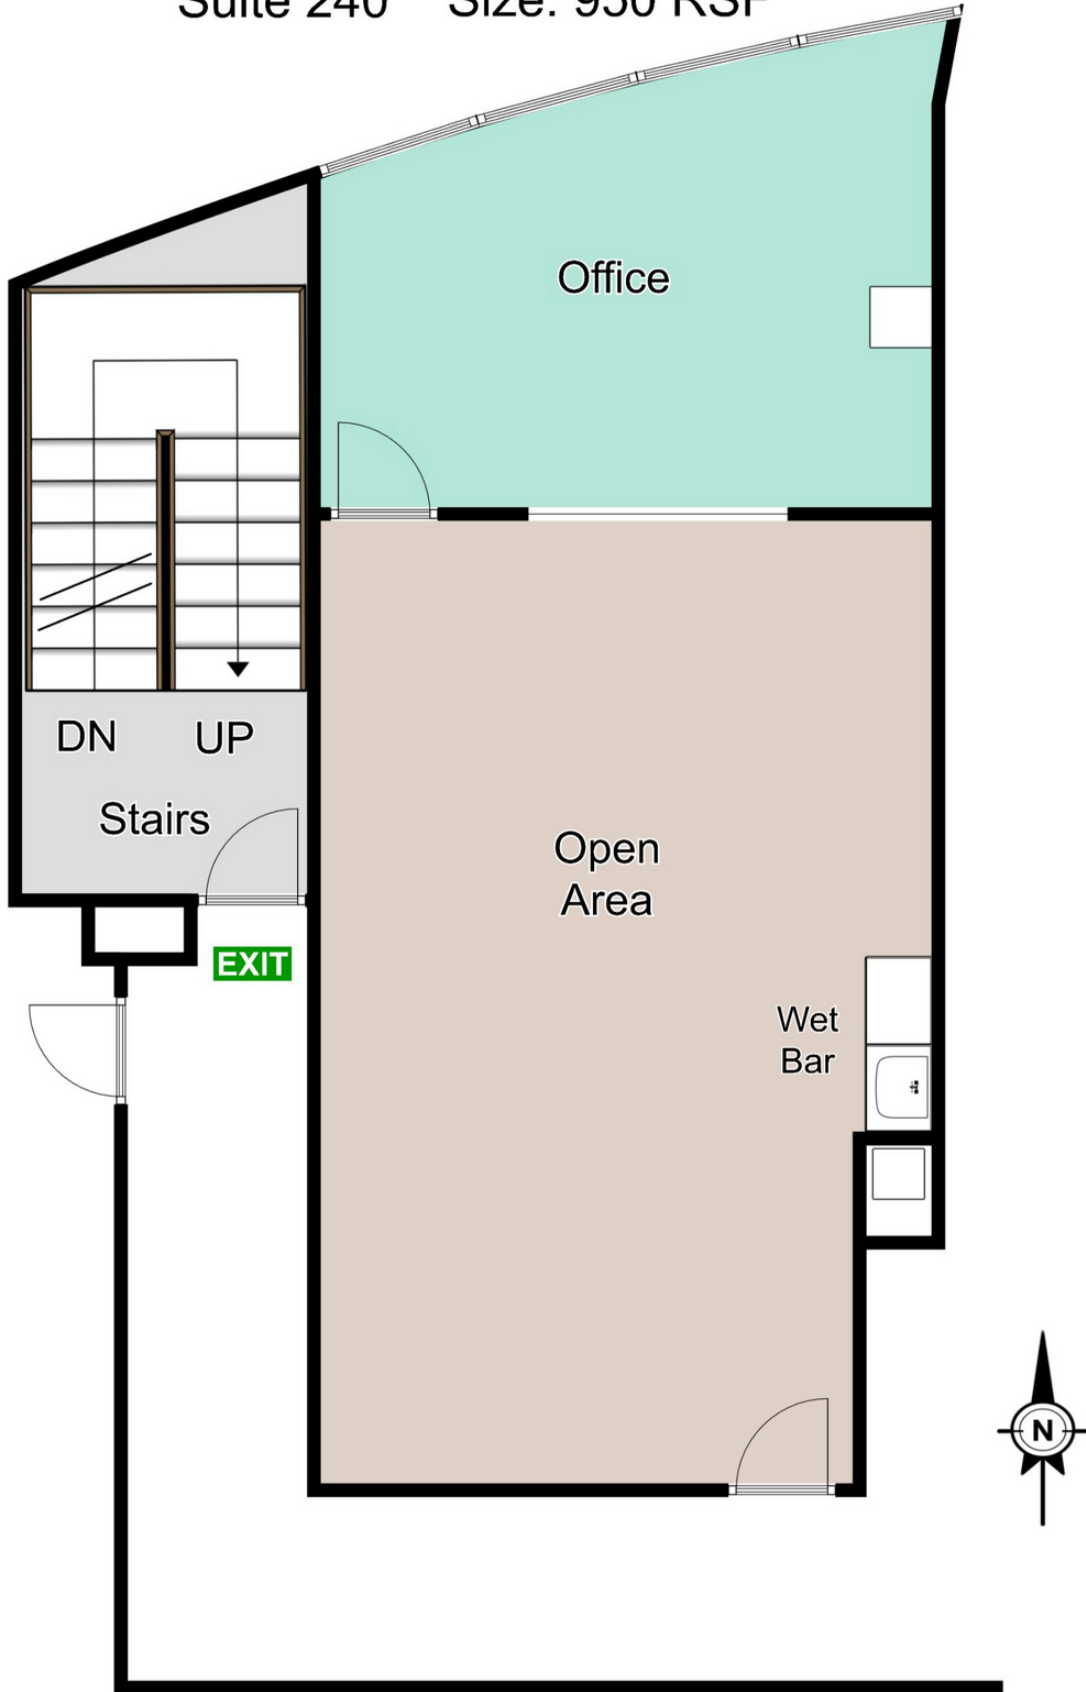

Southwest Business Center

4500 S Lakeshore Dr, Tempe AZ 85282

Suite 240 Size: 950 RSF

Pinnacle Property Management
480-345-2828